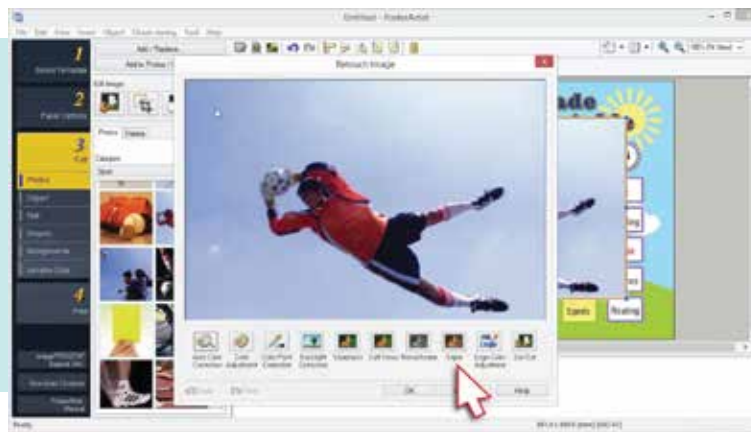

FEATURES

4 Simple Steps

Design Templates

Auto Design

Gold & Silver Textures

Access the URL below from a Windows or macOS device to start creating some great designs:
<https://posterartist.canon>